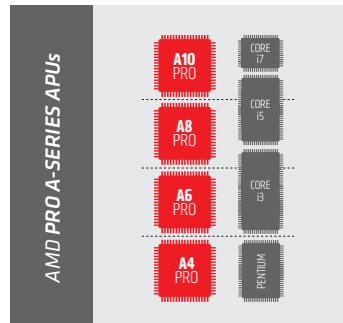

COMING SOON

AMD Provides an Outstanding Price Performance

CONTACT YOUR AMD SALES REPRESENTATIVE TODAY FOR MORE DETAILS AT WWW.AMD.COM

OEM Source data: HP <http://www.hp.com>
All other product names are for reference only and may be trademarks of their respective owners. PID 54741-B

Featuring the **NEW HP ELITE PRODUCTS**