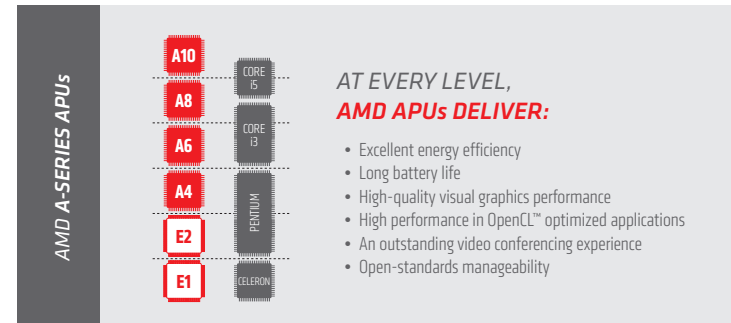

COMING SOON

AMD Provides an Outstanding Price Performance

CONTACT YOUR AMD SALES REPRESENTATIVE TODAY FOR MORE DETAILS AT WWW.AMD.COM

OEM Source data: HP <http://www.hp.com>
All other product names are for reference only and may be trademarks of their respective owners. PID 54741-B

Featuring the **NEW HP ELITE PRODUCTS**